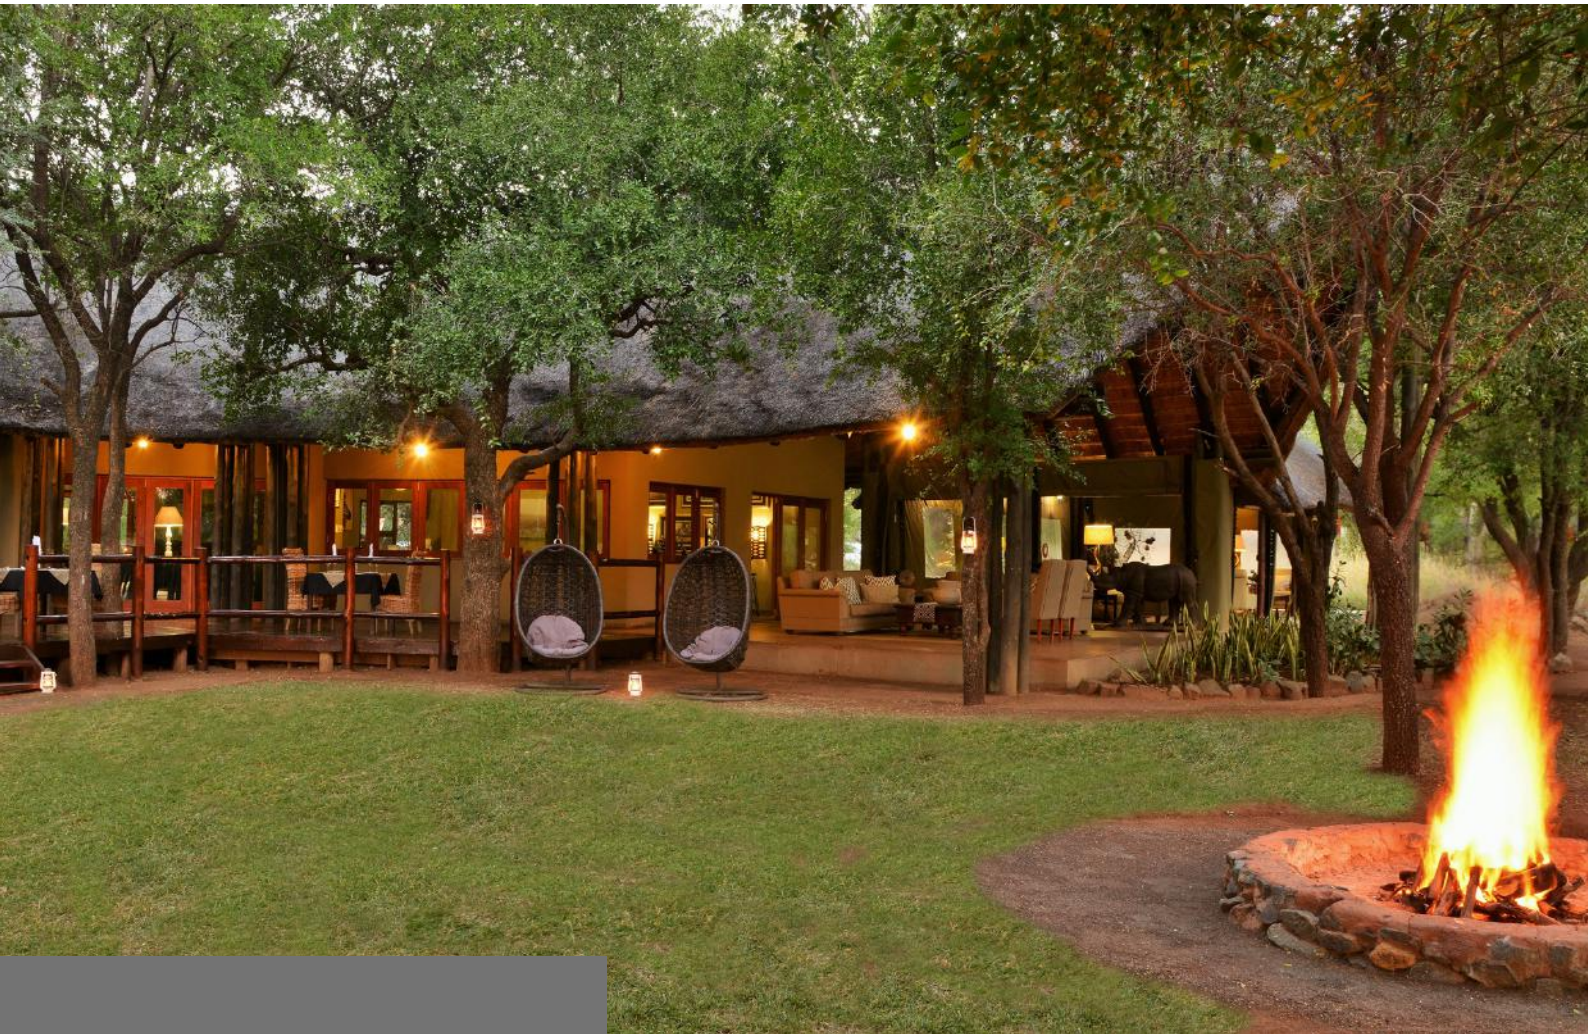

BLACK RHINO GAME LODGE

FACT SHEET

2021

QUICK FACTS

- 20 Luxury Suites
- 3 Deluxe Suites
- Water Hole
- Bird Hide
- Big 5 safaris in open vehicles
- Boma

an african
anthology

reconnect

Black Rhino Game Lodge is a hidden treasure set within a Tamboti forest at the foot of an ancient volcanic crater within the 58 000 ha Pilanesberg National Park. This area has become renowned as one of South Africa's most exciting big five eco-tourism destinations. A mere 33 km from Sun City this 'Malaria Free' safari destination is within easy reach of Gauteng and the Johannesburg International Airport.

An ideal family retreat, Black Rhino Game Lodge boasts 23 spacious luxury suites, which will ensure our guests of comfort and style. Each air-conditioned suite offers tea and coffee making facilities and expansive bathrooms including an outdoor shower. Our private game viewing decks are the perfect spot to enjoy the tranquillity and excellent birding opportunities. Overlooking a busy waterhole, which is a hive of bird and animal activity and a favourite playground for elephant and buffalo, the central gathering area is an expansive space which invites the opportunity of outdoor living.

FACT FILE

GAME LODGE SITUATED IN PILANESBERG NATIONAL PARK

46 BEDS PRESENTED AS:

- 20 Luxury Suites
- 3 Deluxe Suites

EACH LUXURY SUITE FEATURES:

- King size bed / Twin beds
- Air-condition
- Tea & coffee making facilities
- Private patio that opens out into the bush
- Double vanities
- En-suite open plan bathroom with a separate bath
- Indoor & outdoor showers and a closed toilet
- Mini fridge

ACTIVITIES:

- Game drives
- Bird Watching from a viewing hide
- Bush walks (subject to seasonality and at additional cost)
- Spa - In room spa treatment (on request and in advance)

an african
anthology

reconnect